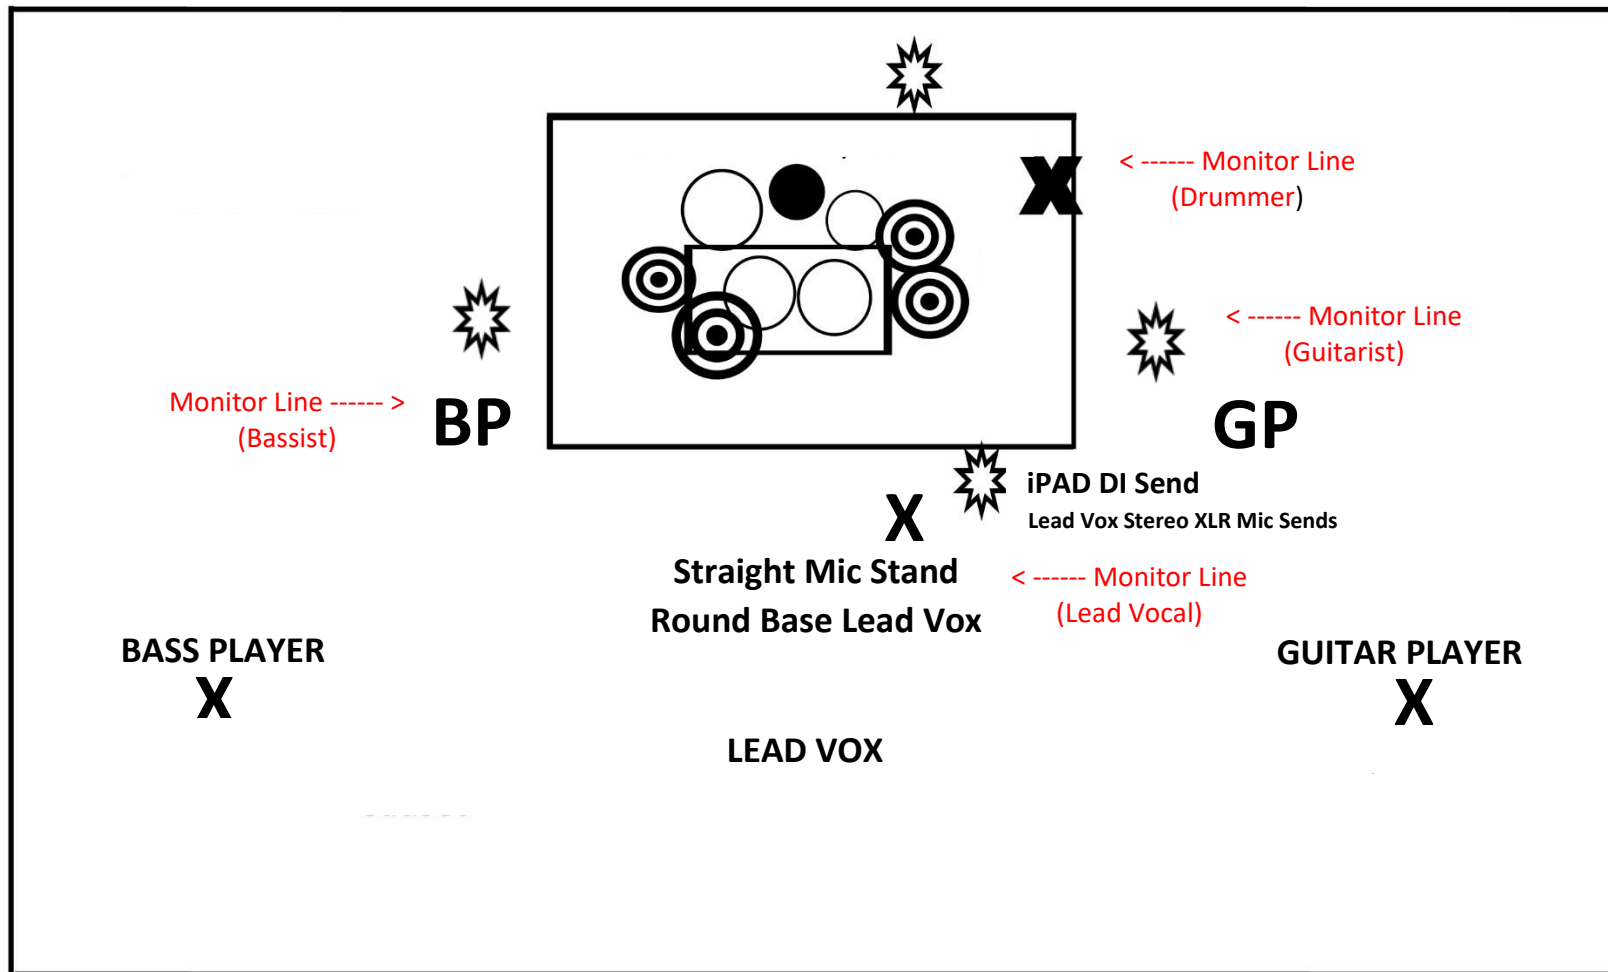

GEORGE MICHAEL REBORN

A Tribute To George Michael & WHAM! Starring Robert Bartko

STAGE PLOT

X = Boom Mic Stand

Monitor Lines ----- > = (4 Total)

BP = Bass Pedal Board Location
GP = Guitar Pedal Board

★ = Multi Plug Power Outlets (4 Total)