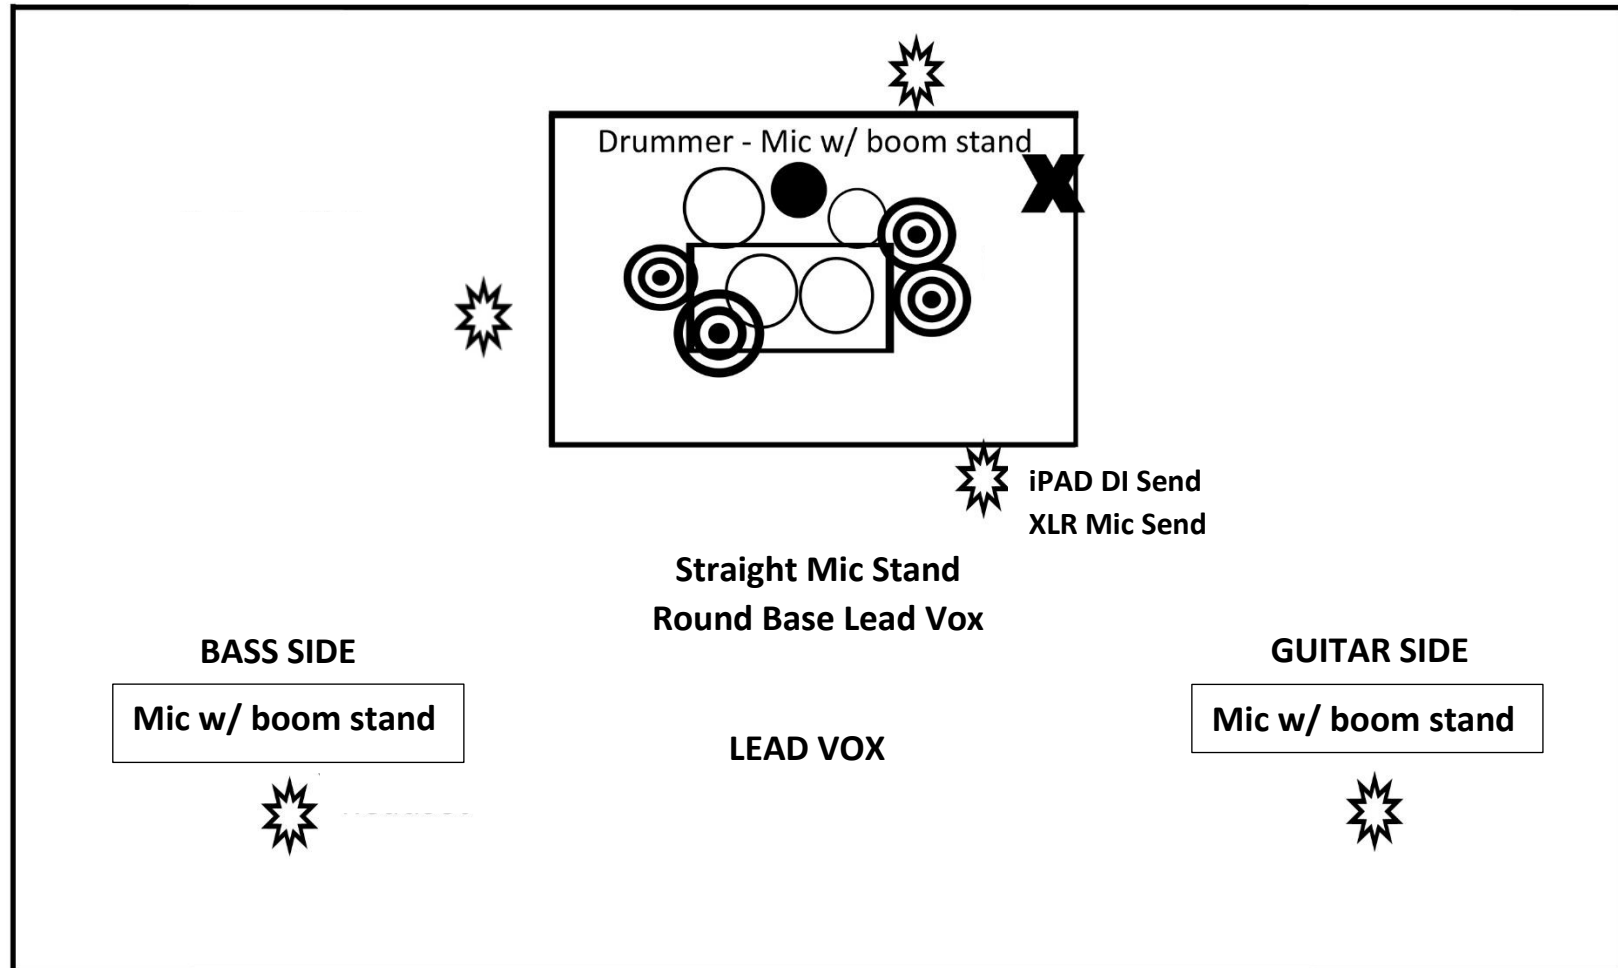

# GEORGE MICHAEL REBORN

*A Tribute To George Michael & WHAM! Starring Robert Bartko*

## STAGE PLOT

**X** = Mic Stand

 = 4x 110v