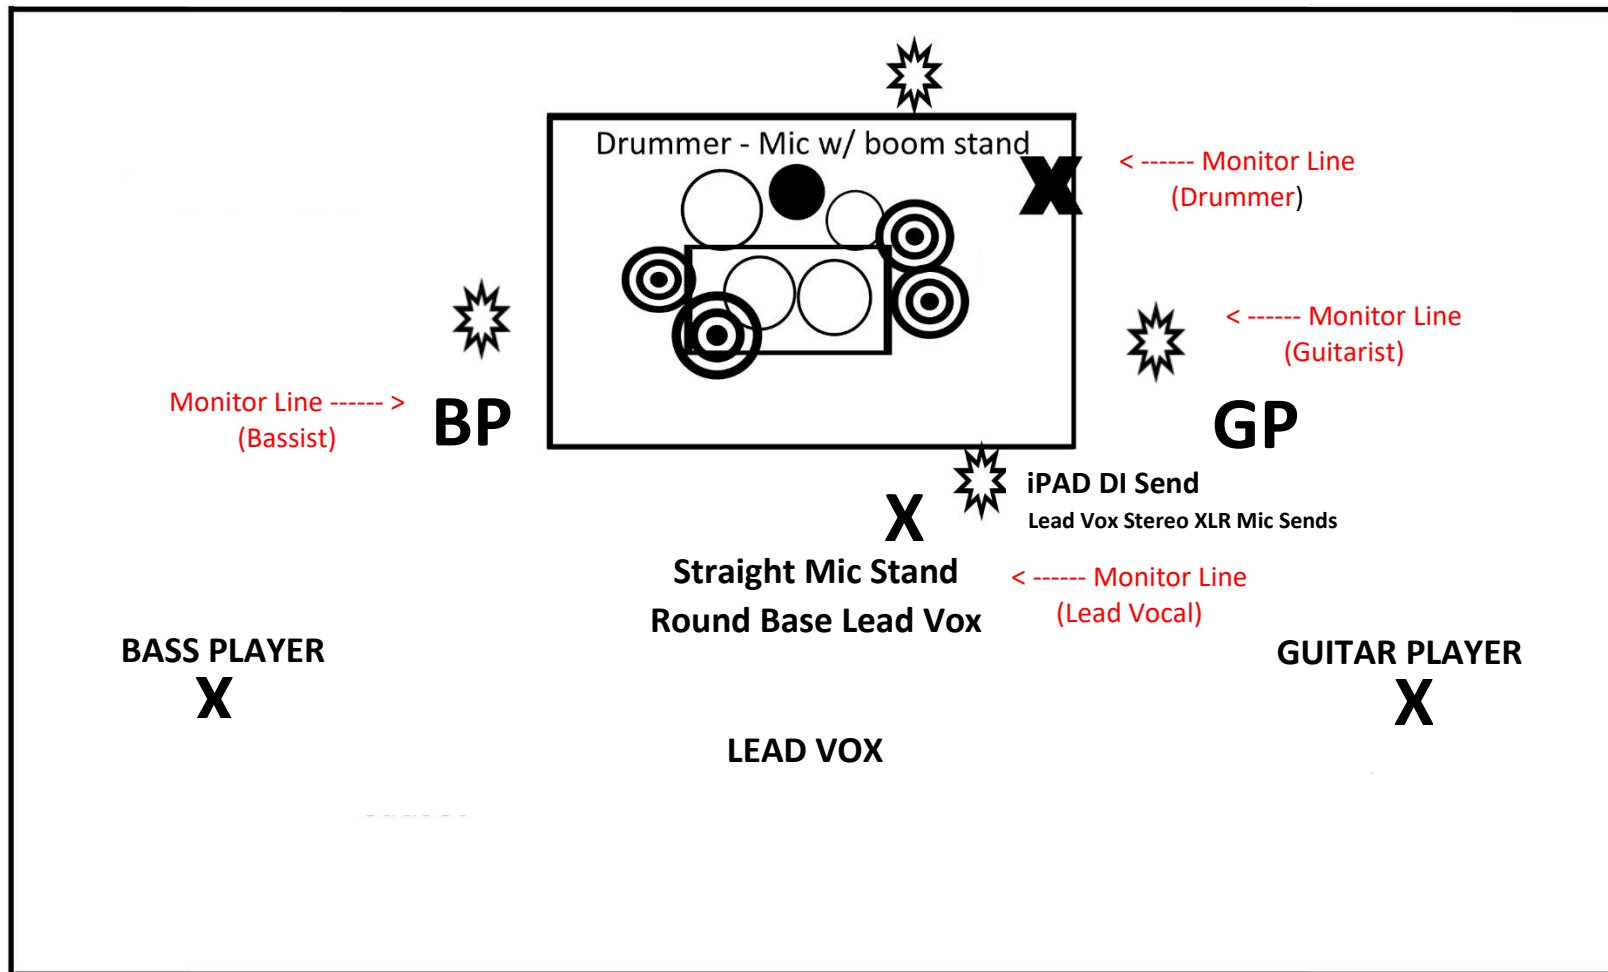

GEORGE MICHAEL REBORN

A Tribute To George Michael & WHAM! Starring Robert Bartko

STAGE PLOT

X = Boom Mic Stand

Monitor Lines ----- > = (4 Total)

BP = Bass Pedal Board Location
GP = Guitar Pedal Board

 = Multi Plug Power Outlets (4 Total)