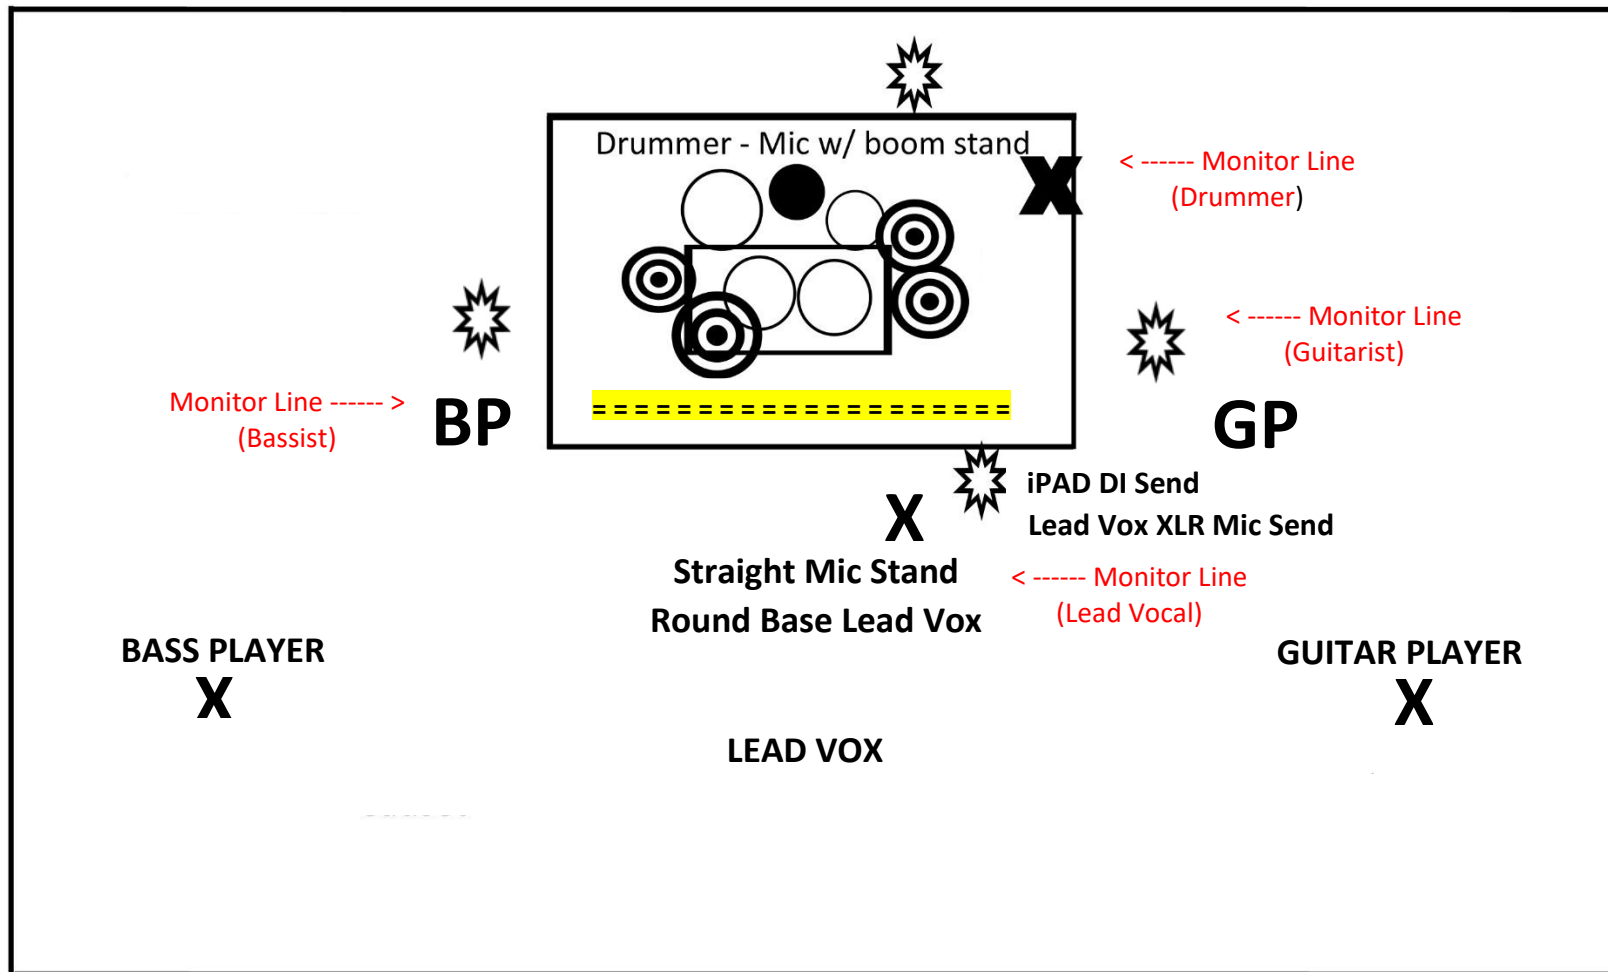

GEORGE MICHAEL REBORN

A Tribute To George Michael & WHAM! Starring Robert Bartko

STAGE PLOT

X = Boom Mic Stand

Monitor Lines ----- > = (4 Total)

BP = Bass Pedal Board Location
GP = Guitar Pedal Board

★ = Multi Plug Power Outlets (4 Total)

===== = DRUM SHIELD (MUST)