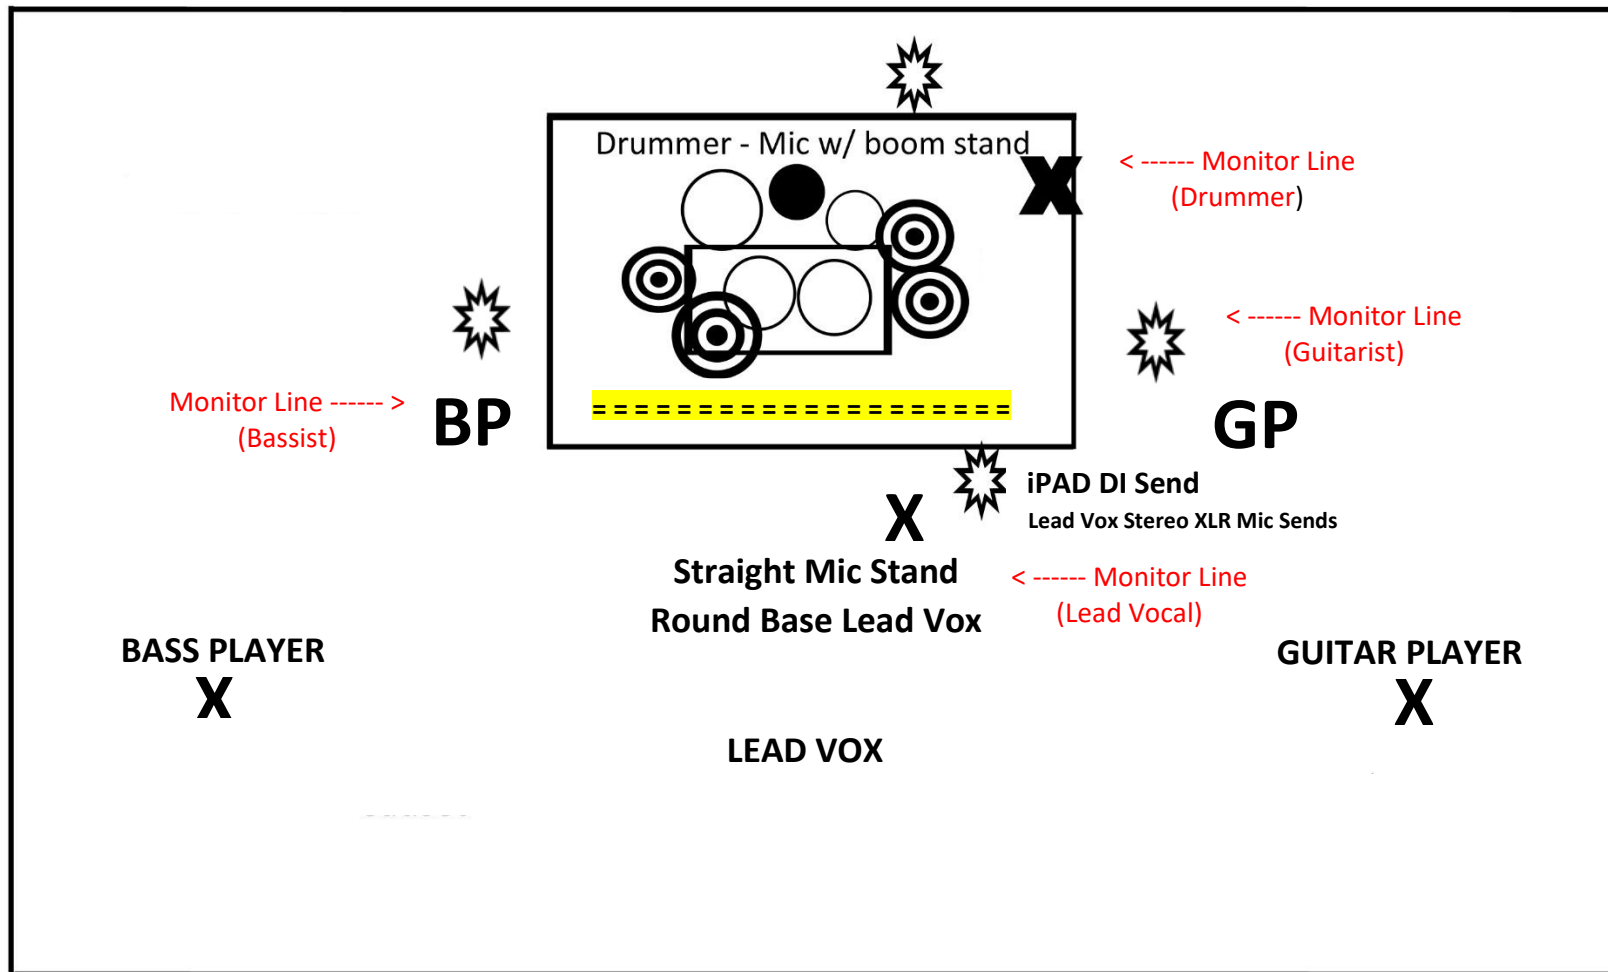

# GEORGE MICHAEL REBORN

*A Tribute To George Michael & WHAM! Starring Robert Bartko*

## STAGE PLOT

**X** = Boom Mic Stand

**Monitor Lines ----- > = (4 Total)**

**BP = Bass Pedal Board Location**  
**GP = Guitar Pedal Board**

**★ = Multi Plug Power Outlets (4 Total)**

**===== = DRUM SHIELD (PLEASE)**